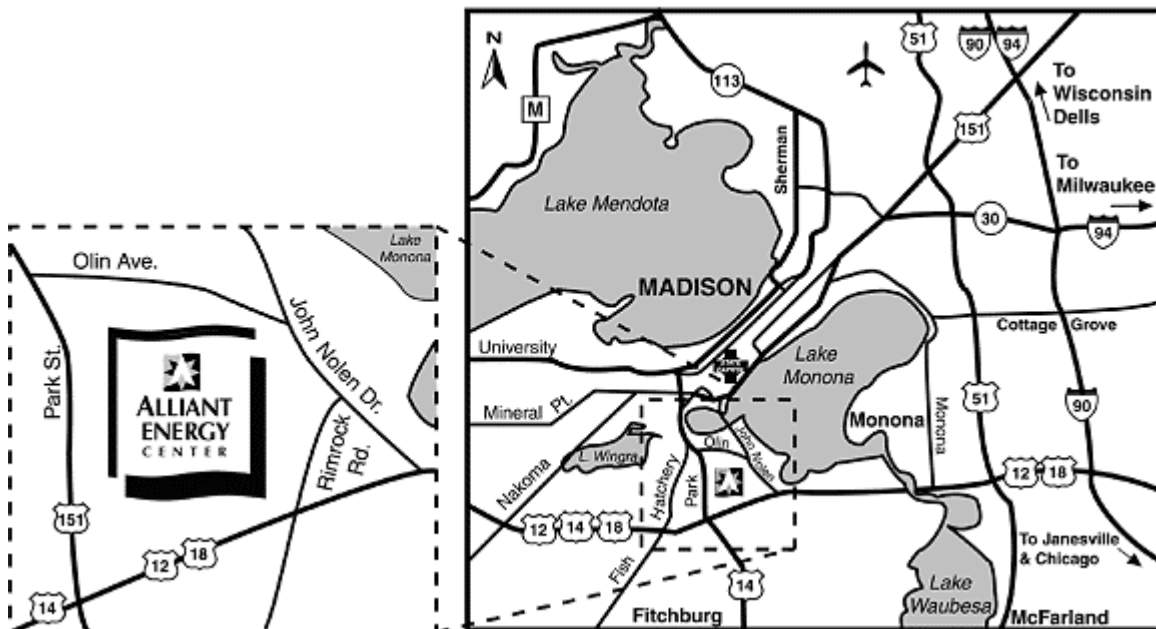

Fifteen minutes from the Dane County Airport

Located on the southern edge of Madison, just off the Beltline Highway (Hwy 12 & 18), on John Nolen Drive, the Alliant Energy Center is easily accessible and ... IN THE CENTER OF IT ALL.

From the SOUTH on I-90 ... Exit 142A onto Hwy 12/18, proceed as above.

From the EAST on I-94 ...At Madison, get onto I-90 to Janesville & Chicago, then proceed as above.

From the WEST ... Get onto the beltline, Hwy 12/18 going east; exit at Rimrock Road (Exit #262).

ILLINOIS FLYBALL TOURNAMENTS---RIVER CITY FLYERS

MARSHALL-PUTNAM COUNTY FAIRGROUNDS

915 UNIVERSITY AVE (IL RT 29)

HENRY IL

The Marshall-Putnam County Fairgrounds is located at 915 University Avenue (IL Rt. 29), Henry, IL. Henry is at the intersection of IL Rt. 29 (University Avenue) and IL Rt. 18. Henry is approximately 25 miles south of Interstate 80; 30 miles north of Peoria, IL and 20 miles west of Interstate 39.

Directions to the Fairgrounds from the North: While traveling Interstate 80, take exit # 61 (South I - 180 Peoria). Follow I - 180 South (to Peoria) which then turns into IL Rt. 29 (a two lane highway). Continue on IL Rt. 29 into Henry and the main entrance to the fairgrounds will be on your right.