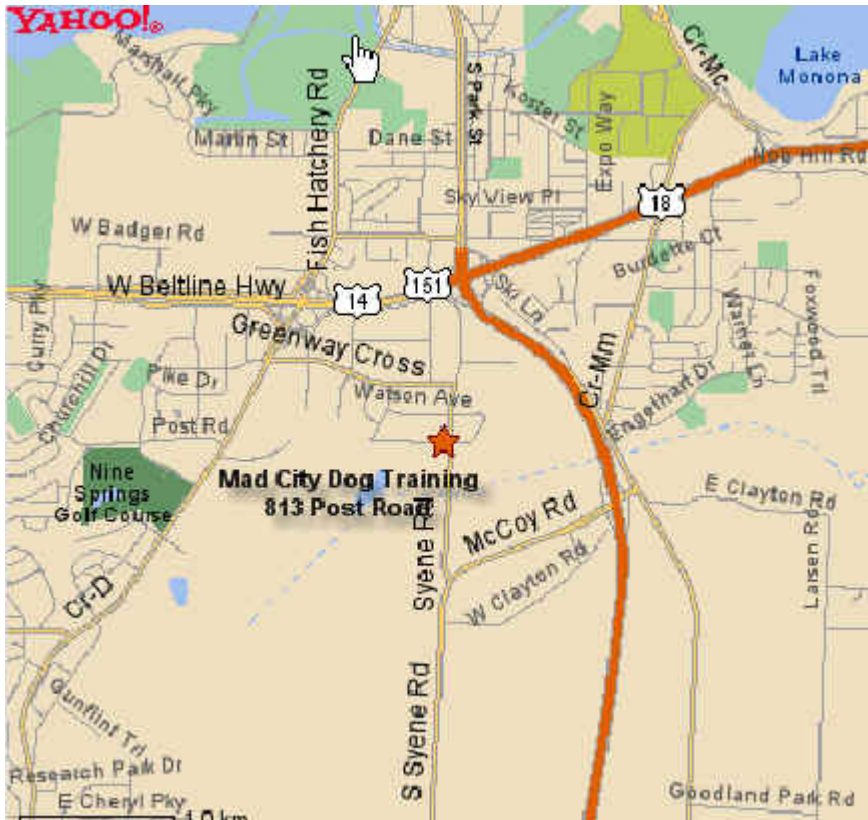

ULTI-MUTTS FLYBALL TOURNAMENTS

MAD CITY DOG TRAINING

813 POST ROAD
MADISON WI 53713

Mad City Dog Training is conveniently located off the Beltline (Hwy. 12 & 18) on the south central side of Madison between Fish Hatchery Road and Park Street at 813 Post Road.

Fish Hatchery Road Interchange Directions

Exit south on Fish Hatchery Road to the traffic light. Turn left on Greenway Cross. Continue to the stop sign ("T" intersection) and take a right turn onto Syene Road. Go approximately three blocks and turn right onto Post Road. Mad City is the blue and tan building located on the left side of the road.

Park Street Interchange Directions

Exit south at the Park Street/Hwy 14 exit. Take the first exit and go West on McCoy Road. Take the first right turn on to Syene Road. At the first intersection turn left on to Post Road. Mad City is the blue and tan building located on the left side of the road.