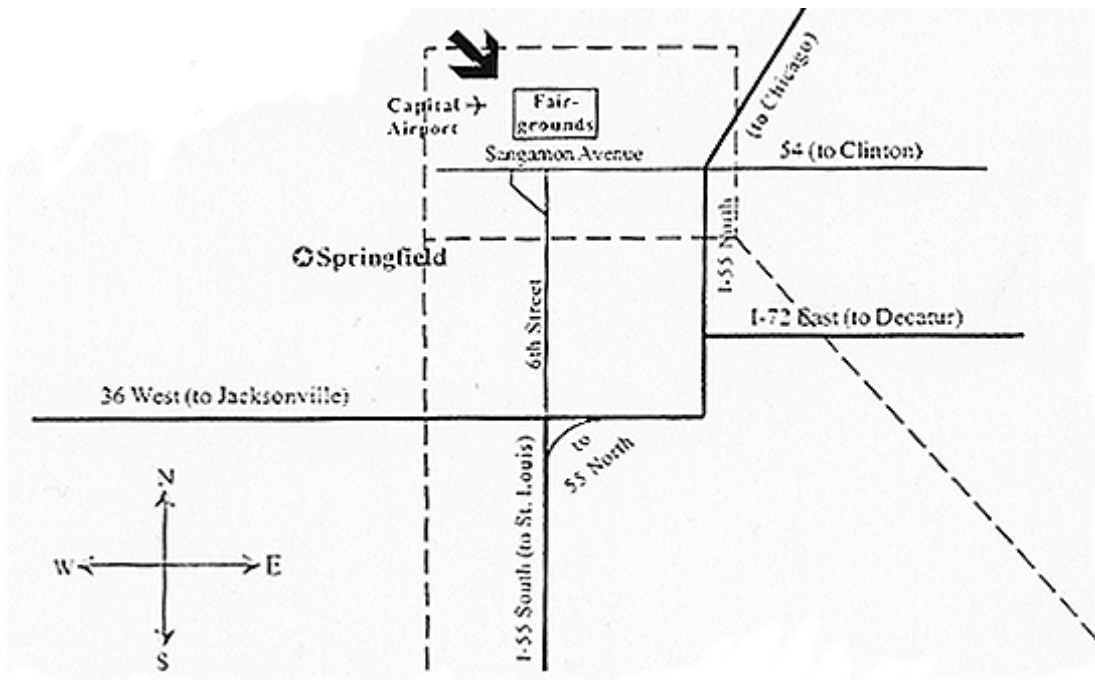

Directions to the Fairgrounds from the South: Follow IL Rt. 29 North into Henry. After proceeding through the 4-way stop intersection of IL Rt. 29 and IL Rt. 18, the main entrance to the fairgrounds will be on your left.

Directions to the Fairgrounds from the North: While traveling Interstate 80, take exit # 61 (South I - 180 Peoria). Follow I - 180 South (to Peoria) which then turns into IL Rt. 29 (a two lane highway). Continue on IL Rt. 29 into Henry and the main entrance to the fairgrounds will be on your right.

Directions to the Fairgrounds from the East: While traveling Interstate 39, take exit # 41 (IL Rt. 18 west). Follow IL Rt. 18 through Henry to the IL Rt. 29, 4-way stop intersection. Turn right onto IL Rt. 29 and the main entrance to the fairgrounds will be on your left

SPRINGFIELD ILLINOIS TOURNAMENT

GATEWAY FLYBALL -----FLYBALL AT THE FAIRGROUNDS TOURNAMENT

ILLINOIS STATE FAIRGROUNDS
801 SANGAMON AVE
SPRINGFIELD IL 62706

DIRECTIONS

LOCATED 2 MILES FROM I-55 EXIT SANGAMON AVE (EXIT 100B)