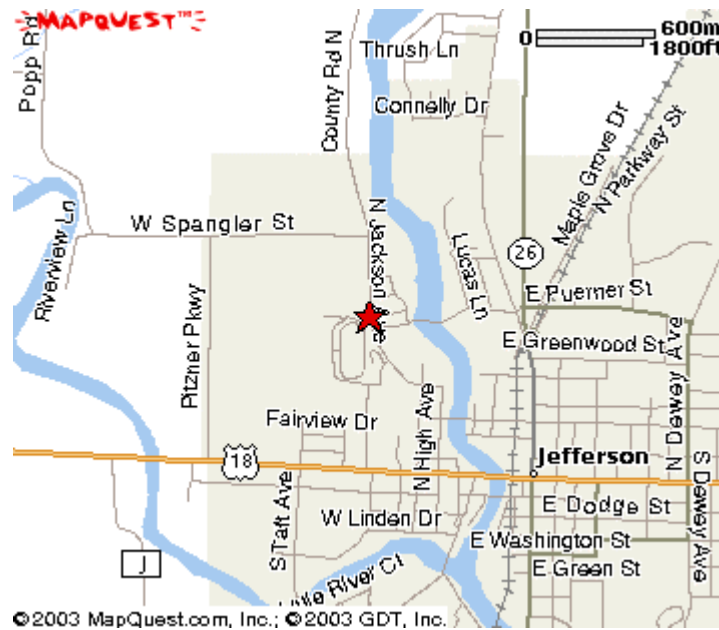

Directions from the East, West, and South

1. If you're coming from the east or west on I80, take Exit 225. (Coming from the south? Get on I80 and head east to exit 225.)
2. Head north on Hwy 151. Stay on Hwy 151 to Amana.
3. The Outdoor Convention Center will be on your left (northwest corner) as you come into Amana.

WISCONSIN TOURNAMENTS

HIGH FIVES TOURNAMENT

Directions to the Fairgrounds

503 N. Jackson Avenue
Jefferson, WI

From I-94

Take the WI-26 exit-exit number 267 toward Watertown/Johnson Creek

Go South on WI-26

Turn Right onto Puerner Street

Turn Right onto N Jackson Ave/CR N

ULTI-MUTTS FLYBALL TOURNAMENTS

MAD CITY DOG TRAINING

813 POST ROAD
MADISON WI 53713

Mad City Dog Training is conveniently located off the Beltline (Hwy. 12 & 18) on the south central side of Madison between Fish Hatchery Road and Park Street at 813 Post Road.

Fish Hatchery Road Interchange Directions

Exit south on Fish Hatchery Road to the traffic light. Turn left on Greenway Cross. Continue to the stop sign ("T" intersection) and take a right turn onto Syene Road. Go approximately three blocks and turn right onto Post Road. Mad City is the blue and tan building located on the left side of the road.