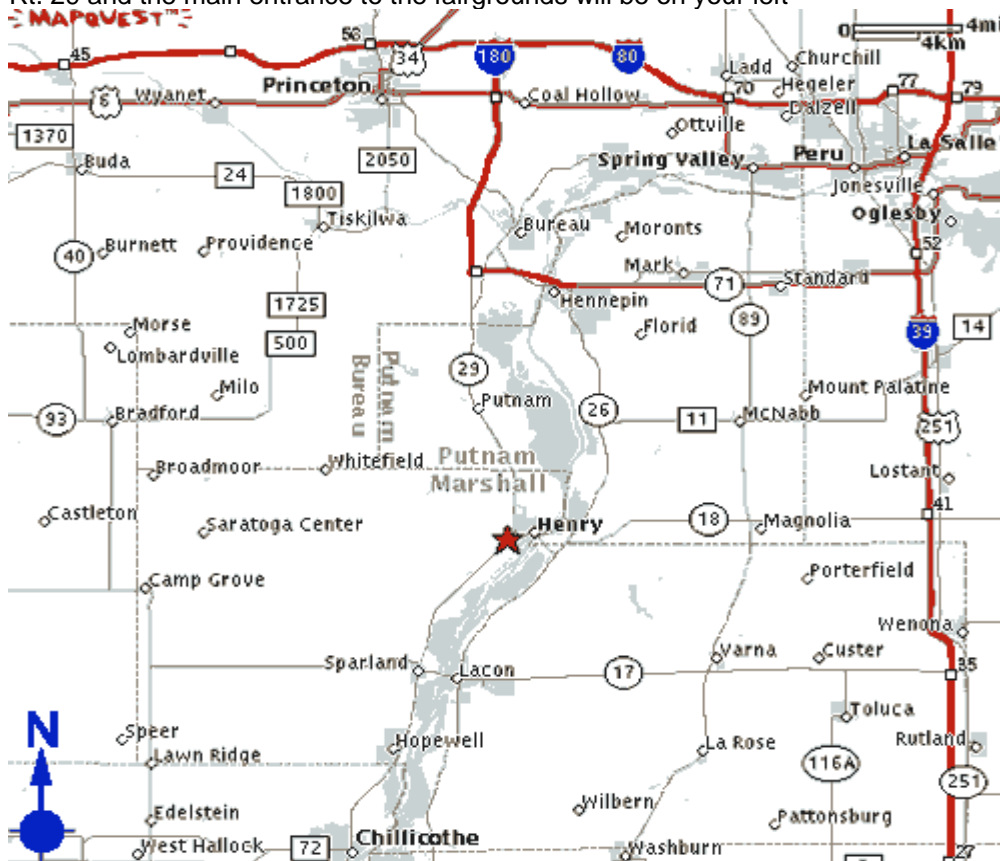

ILLINOIS FLYBALL TOURNAMENTS---RIVER CITY FLYERS

MARSHALL-PUTNAM COUNTY FAIRGROUNDS

915 UNIVERSITY AVE (IL RT 29)

HENRY IL

The Marshall-Putnam County Fairgrounds is located at 915 University Avenue (IL Rt. 29), Henry, IL. Henry is at the intersection of IL Rt. 29 (University Avenue) and IL Rt. 18. Henry is approximately 25 miles south of Interstate 80; 30 miles north of Peoria, IL and 20 miles west of Interstate 39.

Directions to the Fairgrounds from the South: Follow IL Rt. 29 North into Henry. After proceeding through the 4-way stop intersection of IL Rt. 29 and IL Rt. 18, the main entrance to the fairgrounds will be on your left.

Directions to the Fairgrounds from the North: While traveling Interstate 80, take exit # 61 (South I - 180 Peoria). Follow I - 180 South (to Peoria) which then turns into IL Rt. 29 (a two lane highway). Continue on IL Rt. 29 into Henry and the main entrance to the fairgrounds will be on your right.

Directions to the Fairgrounds from the East: While traveling Interstate 39, take exit # 41 (IL Rt. 18 west). Follow IL Rt. 18 through Henry to the IL Rt. 29, 4-way stop intersection. Turn right onto IL Rt. 29 and the main entrance to the fairgrounds will be on your left